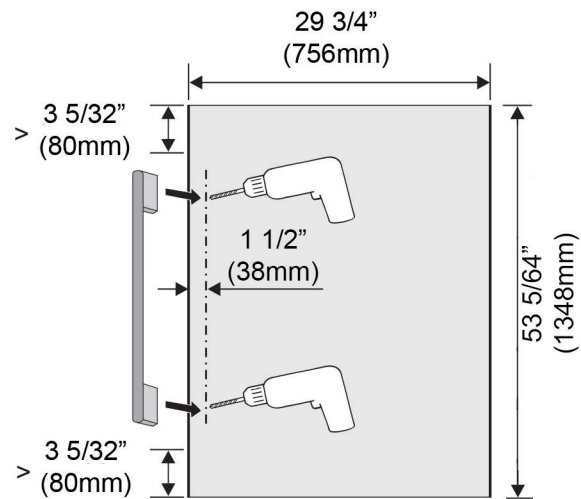

MasterCool Panel

KFP 3013 ed/cs

FOR LEFT HAND HANDLE
MOUNTING

KF 180x Vi