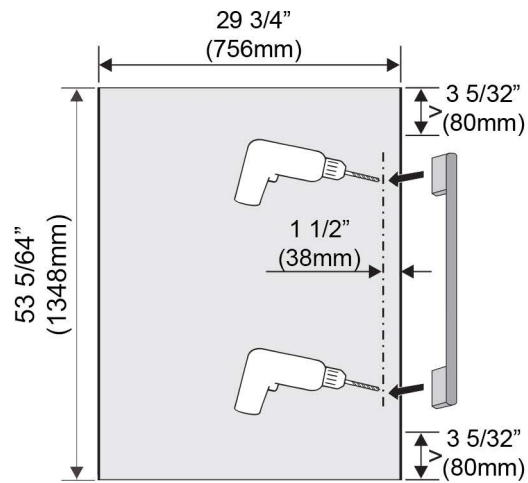

MasterCool Panel

KFP 3013 ed/cs

SPECIFICATIONS

KFP 3013 — Item 38996051EU1

Accessory for KF 18xx Vi (Top Door)

Panel Dimensions

Width	29 3/4" (756 mm)
Height	53 5/64" (1348 mm)
Depth	13/16" (21 mm)

Shipping

Shipping Weight	69.4 lbs (31.5 kg)
Width	33 7/8" (860 mm)
Height	56 5/16" (1430 mm)
Depth	3 1/8" (80 mm)

Support

Call Miele	800.843.7231
Miele Website	www.mieleusa.com

MasterCool Panel

KFP 3013 ed/cs

FOR RIGHT HAND HANDLE
MOUNTING